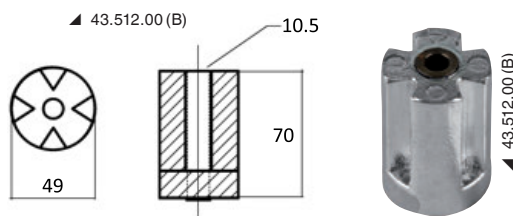

**IPS kit**

Code	Content	Original reference
43.509.00	A + B	-
43.511.01	Only aluminium bar A	40005875
43.512.00	Only zinc anode B	3593881

▲ 43.509.00 (A+B)

▲ 43.511.01 (A)

▲ 43.511.01 (A)

▲ 43.512.00 (B)

▲ 43.512.00 (B)

**Bow Truster ogive**

Code	Original reference
43.516.00	41100098

**Bow Truster ogive**

Code	Original reference
43.070.20	61180

**Zinc Shaft Anode DPH/DPR**

Code	Original reference
43.226.48	3807400

**Anode kit for VOLVO engines, interchangeable with the original ones**

Material	Kit 2 pcs - VOLVO 280 (875815 + 832598)	Kit 2 pcs - VOLVO 280 DUO PROP (875821 + 832598)	Kit 2 pcs - VOLVO SX (3441427 + 3883728)	Kit 4 pcs - VOLVO 290 (875815 + 852835 + 872793x2)	Kit 4 pcs - VOLVO 290 DUO PROP (875821 + 852835 + 872793x2)	Folding propeller kit 2 and 3 blades (3858399)	Kit 2 pcs - DPH-DPR (3588745 + 3863206)	Kit 2 pcs - SX-A, DPS (3841427 + 3883728)	Kit 2 pcs DPI (23520860 + 852835-8)
Zinc	43.340.00	43.341.00	43.342.00	43.343.00	43.344.00	43.347.00	43.345.00	43.346.00	-
Aluminium	43.340.01	43.341.01	43.342.01	43.343.01	43.344.01	43.347.01	43.345.01	43.346.01	43.552.01
Magnesium	43.340.02	43.341.02	43.342.02	43.343.02	43.344.02	43.347.02	43.345.02	43.346.02	43.559.01

▲ 43.347.xx

**Volvo Penta 2-piece collar - S. Drive 120 with 4 x M4X20 stainless steel screws**

Zinc	Aluminium	Magnesium	Plate to adapt collar
43.529.12	43.529.13	43.529.14	43.529.15

▲ 43.529.15

▲ 43.529.12/13/14