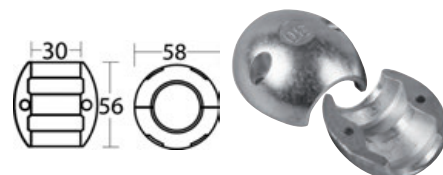

**IPS kit**

Code	Content	Original reference
43.509.00	A + B	-
43.511.01	Only aluminium bar A	40005875
43.512.00	Only zinc anode B	3593881

▲ 43.509.00 (A+B)

▲ 43.511.01 (A)

▲ 43.511.01 (A)

▲ 43.512.00 (B)

▲ 43.512.00 (B)

**Bow Truster ogive**

Code	Original reference
43.516.00	41100098

**Bow Truster ogive**

Code	Original reference
43.070.20	61180

**Zinc Shaft Anode DPH/DPR**

Code	Original reference
43.226.48	3807400

**Anode kit for VOLVO engines, interchangeable with the original ones**

Material	Kit 2 pcs - VOLVO 280 (875815 + 832598)	Kit 2 pcs - VOLVO 280 DUO PROP (875821 + 832598)	Kit 2 pcs - VOLVO SX (3441427 + 3883728)	Kit 4 pcs - VOLVO 290 (875815 + 852835 + 872793x2)	Kit 4 pcs - VOLVO 290 DUO PROP (875821 + 852835 + 872793x2)	Folding propeller kit 2 and 3 blades (3858399)	Kit 2 pcs - DPH-DPR (3588745 + 3863206)	Kit 2 pcs - SX-A, DPS (3841427 + 3883728)	Kit 2 pcs DPI (23520860 + 852835-8)
Zinc	43.340.00	43.341.00	43.342.00	43.343.00	43.344.00	43.347.00	43.345.00	43.346.00	-
Aluminium	43.340.01	43.341.01	43.342.01	43.343.01	43.344.01	43.347.01	43.345.01	43.346.01	43.552.01
Magnesium	43.340.02	43.341.02	43.342.02	43.343.02	43.344.02	43.347.02	43.345.02	43.346.02	43.559.01

▲ 43.347.xx

**Volvo Penta 2-piece collar - S. Drive 120 with 4 x M4X20 stainless steel screws**

Zinc	Aluminium	Magnesium	Plate to adapt collar
43.529.12	43.529.13	43.529.14	43.529.15

▲ 43.529.15

▲ 43.529.12/13/14