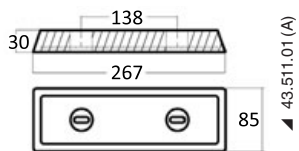

**IPS kit**

Code	Content	Original reference
43.509.00	A + B	-
43.511.01	Only aluminium bar A	40005875
43.512.00	Only zinc anode B	3593881

▲ 43.509.00 (A+B)

▲ 43.511.01 (A)

▲ 43.511.01 (A)

▲ 43.512.00 (B)

▲ 43.512.00 (B)

**Bow Truster ogive**

Code	Original reference
43.516.00	41100098

**Bow Truster ogive**

Code	Original reference
43.070.20	61180

**Zinc Shaft Anode DPH/DPR**

Code	Original reference
43.226.48	3807400

**Anode kit for VOLVO engines, interchangeable with the original ones**

Material	Kit 2 pcs - VOLVO 280 (875815 + 832598)	Kit 2 pcs - VOLVO 280 DUO PROP (875821 + 832598)	Kit 2 pcs - VOLVO SX (3441427 + 3883728)	Kit 4 pcs - VOLVO 290 (875815 + 852835 + 872793x2)	Kit 4 pcs - VOLVO 290 DUO PROP (875821 + 852835 + 872793x2)	Folding propeller kit 2 and 3 blades (3858399)	Kit 2 pcs - DPH-DPR (3588745 + 3863206)	Kit 2 pcs - SX-A, DPS (3841427 + 3883728)	Kit 2 pcs DPI (23520860 + 852835-8)
Zinc	43.340.00	43.341.00	43.342.00	43.343.00	43.344.00	43.347.00	43.345.00	43.346.00	-
Aluminium	43.340.01	43.341.01	43.342.01	43.343.01	43.344.01	43.347.01	43.345.01	43.346.01	43.552.01
Magnesium	43.340.02	43.341.02	43.342.02	43.343.02	43.344.02	43.347.02	43.345.02	43.346.02	43.559.01