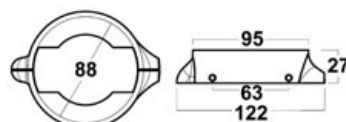

▲ 43.344.xx

▲ 43.343.xx

▲ 43.342.xx

▲ 43.341.xx

▲ 43.340.xx

▲ 43.552.01; 43.559.01

▲ 43.346.xx

▲ 43.345.xx

▲ 43.347.xx

**Volvo Penta 2-piece collar - S. Drive 120 with 4 x M4X20 stainless steel screws**

Zinc	Aluminium	Magnesium	Plate to adapt collar
43.529.12	43.529.13	43.529.14	43.529.15

▲ 43.529.15

▲ 43.529.12/13/14