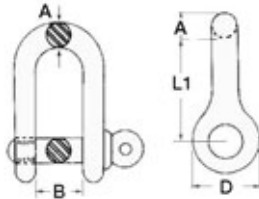

**Long 'D' shackles**

**AISI 316**

Made of forged, mirror polished **AISI 316 stainless steel**, excellent finish.

Code	A mm	B mm	D mm	L2 mm	ORDER BY BOX
08.323.04	4	8	8	32	10
08.323.05	5	10	10	40	10
08.323.06	6	12	12	48	10
08.323.08	8	16	16	64	10
08.323.10	10	20	20	80	-
08.323.12	12	24	24	96	-

**'D' Shackles with captive pin**

**AISI 316**

D-shaped model.

Code	A mm	B mm	D mm	L1 mm	ORDER BY BOX
08.220.04	4	8	9	16	10
08.220.05	5	10	10	20	10
08.220.06	6	12	12	24	10
08.220.08	8	16	16	32	10
08.220.10	10	20	20	40	10
08.220.12	12	24	24	48	-
08.220.14	14	28	28	46	-

**Long 'D' Shackles with captive locking pin**

**AISI 316**

Made of investment cast **AISI 316 stainless steel**.

With stop bar	Standard	Ø D mm	A mm	L mm	L1 mm
08.764.05	08.763.05	5	12	40	12
08.764.06	08.763.06	6	15	46	15
08.764.08	08.763.08	8	20	64	20

**Wide jaw 'D' shackles**

Made of mirror polished, forged **AISI 316 stainless steel**.

Code	Ø d mm	A mm	L mm	ORDER BY BOX
08.325.05	5	25	22.5	10
08.325.06	6	24	36	10
08.325.08	8	28	35	10
08.325.10	10	40	60	5
08.325.12	12	48	72	5