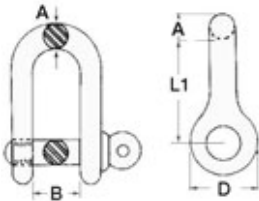

**Long 'D' shackles**

**AISI 316**

Made of forged, mirror polished **AISI 316 stainless steel**, excellent finish.

Code	A mm	B mm	D mm	L2 mm	ORDER BY BOX
08.323.04	4	8	8	32	10
08.323.05	5	10	10	40	10
08.323.06	6	12	12	48	10
08.323.08	8	16	16	64	10
08.323.10	10	20	20	80	-
08.323.12	12	24	24	96	-

**'D' Shackles with captive pin**

**AISI 316**

D-shaped model.

Code	A mm	B mm	D mm	L1 mm	ORDER BY BOX
08.220.04	4	8	9	16	10
08.220.05	5	10	10	20	10
08.220.06	6	12	12	24	10
08.220.08	8	16	16	32	10
08.220.10	10	20	20	40	10
08.220.12	12	24	24	48	-
08.220.14	14	28	28	46	-

**Long 'D' Shackles with captive locking pin**

**AISI 316**

Made of investment cast **AISI 316 stainless steel**.

With stop bar	Standard	Ø D mm	A mm	L mm	L1 mm
08.764.05	08.763.05	5	12	40	12
08.764.06	08.763.06	6	15	46	15
08.764.08	08.763.08	8	20	64	20

**Wide jaw 'D' shackles**

Made of mirror polished, forged **AISI 316 stainless steel**.

Code	Ø d mm	A mm	L mm	ORDER BY BOX
08.325.05	5	25	22.5	10
08.325.06	6	24	36	10
08.325.08	8	28	35	10
08.325.10	10	40	60	5
08.325.12	12	48	72	5