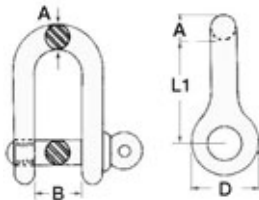

**'D' Shackles with captive pin**

**AISI 316**

D-shaped model.

Code	A mm	B mm	D mm	L1 mm	ORDER BY BOX
08.220.04	4	8	9	16	10
08.220.05	5	10	10	20	10
08.220.06	6	12	12	24	10
08.220.08	8	16	16	32	10
08.220.10	10	20	20	40	10
08.220.12	12	24	24	48	-
08.220.14	14	28	28	46	-

**Bow shackles with captive pin**

**AISI 316**

Polished **AISI 316 stainless steel**. Forged and mirror polished.

Code	A mm	B mm	D mm	L1 mm	ORDER BY BOX
08.221.04	4	8	9	16	10
08.221.05	5	10	10	20	10
08.221.06	6	12	12	24	10
08.221.08	8	16	16	32	10
08.221.10	10	20	20	40	-
08.221.12	12	24	24	48	-

**Long 'D' Shackles with captive locking pin**

**AISI 316**

Made of investment cast **AISI 316 stainless steel**.

With stop bar	Standard	Ø D mm	A mm	L mm	L1 mm
08.764.05	08.763.05	5	12	40	12
08.764.06	08.763.06	6	15	46	15
08.764.08	08.763.08	8	20	64	20

**Wide jaw 'D' shackles**

Made of mirror polished, forged **AISI 316 stainless steel**.

Code	Ø d mm	A mm	L mm	ORDER BY BOX
08.325.05	5	25	22.5	10
08.325.06	6	24	36	10
08.325.08	8	28	35	10
08.325.10	10	40	60	5
08.325.12	12	48	72	5